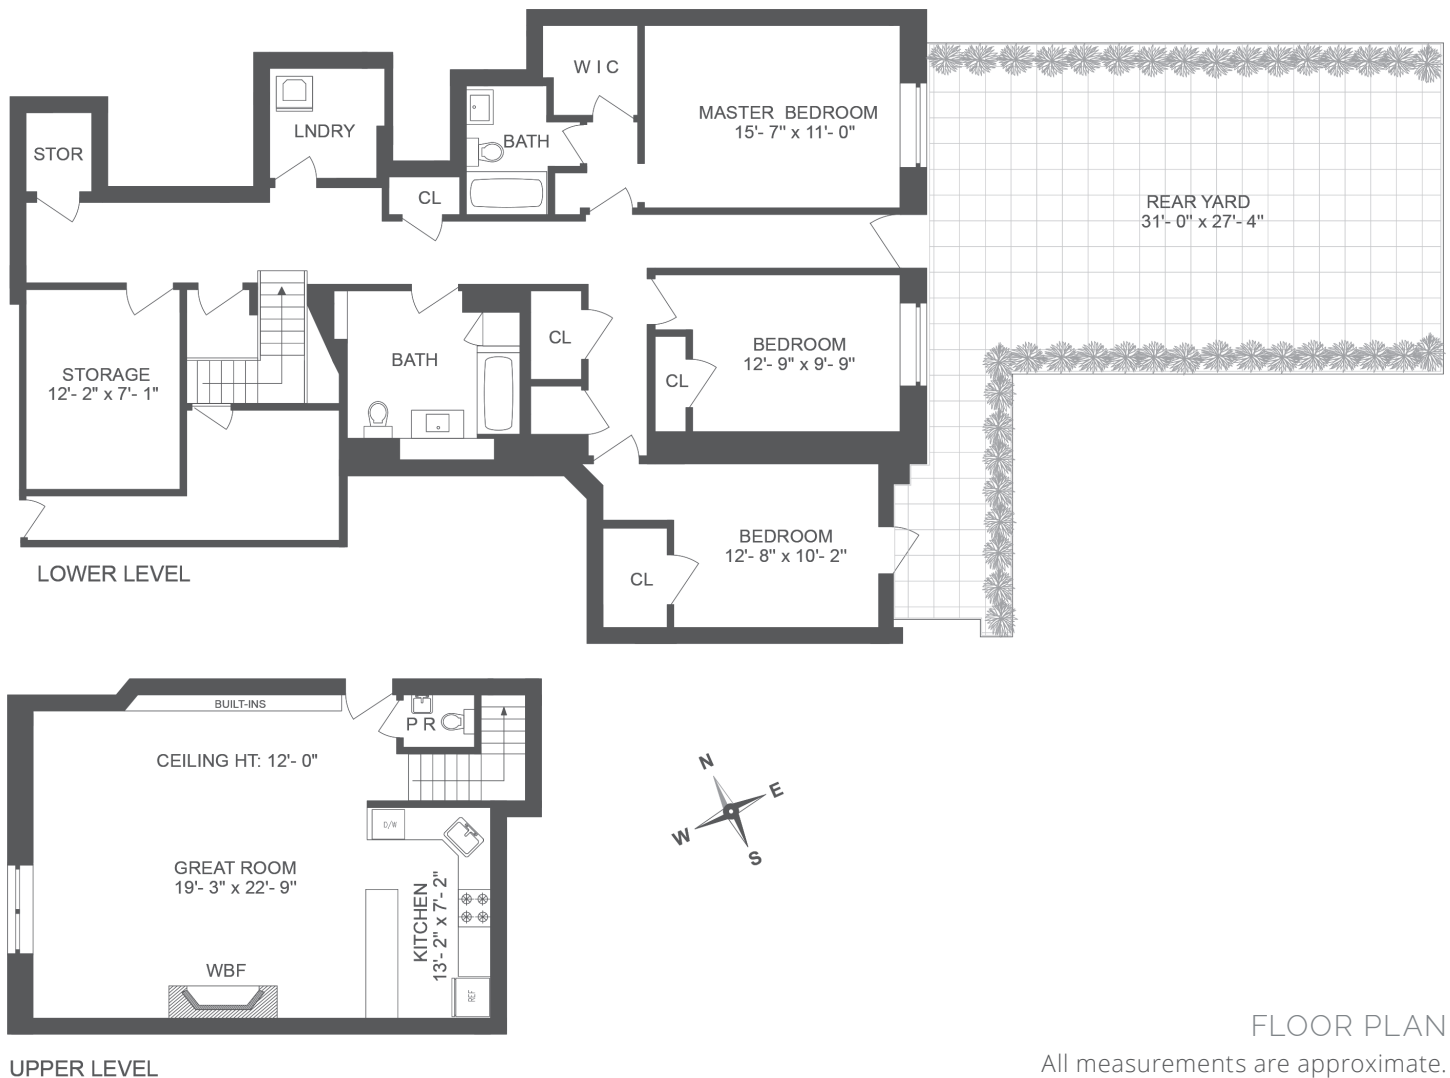

105 8TH AVENUE: APARTMENT 2

The Tracy Mansion, a beloved Park Slope landmark with a dignified Neo-Classical façade of marble has been reborn as seven exquisitely crafted condominium residences. The dignified symmetrical façade greets you with rich stone detailing, a curved central bay with Corinthian columns, huge windows and an arched stone doorway of bronze and glass lead you to marble paneled entry foyer. Unit 2 is an exceptionally grand 3 bed, 2.5 bath duplex residence that seamlessly blends pre-war grandeur with superb modern craftsmanship to create a home which is warm, impeccably designed, and eminently livable. Enter into this duplex home to find a great room with 11'6" ceilings, an original marble & wood mantle with wood burning fireplace, original wainscott, and original floors. The great room also contains the impeccably appointed kitchen with custom maple cabinets, quartz counters, and appliances by Subzero, Wolf, and Bosch. Below the great room, this residence occupies most of the garden level of the Tracy Mansion, three very large bedrooms including the stunning master suite with a walk-in closet, and gorgeously appointed Travertino marble master bath with 6' Whirlpool soaking tub. The secondary bath is tiled in Bianco Dolomite and has brushed nickel fixtures. Off the garden floor, this unit accesses its private and 786 square foot yard. This home has meticulously restored original floors on the upper level and 5" white oak in the garden level, central air and heat, and a washer and dryer. It is a residence of rare pedigree and offers a super alternative to purchasing an entire townhome in one of NYC's most coveted neighborhoods.

RESIDENCE FEATURES

- 3 Bedroom, 2.5 Bath, 2,373 SF, Duplex with 786 SF Garden
- 11.6' LR Ceiling, with Painted Wood Wainscot & Original Hardwood Floors Meticulously Restored
- WBFP w Original Marble Mantel
- Central Air